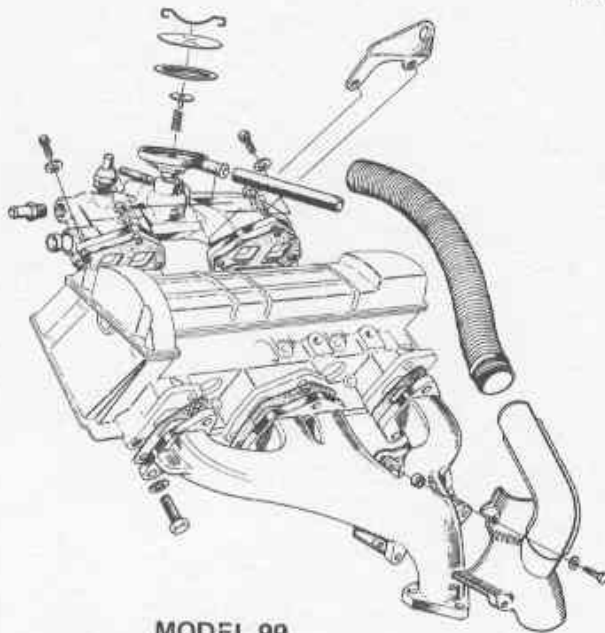

ENGINE

Model 95, 96, 3 Cyl. Engine

SHORT BLOCK ASSEMBLY

WATER PUMP &
CONNECTING PARTS

CONNECTING PARTS

Model 99

Intake & Exhaust Manifold
Fuel Injection

MODEL 99
TIMING CHAIN & COVER