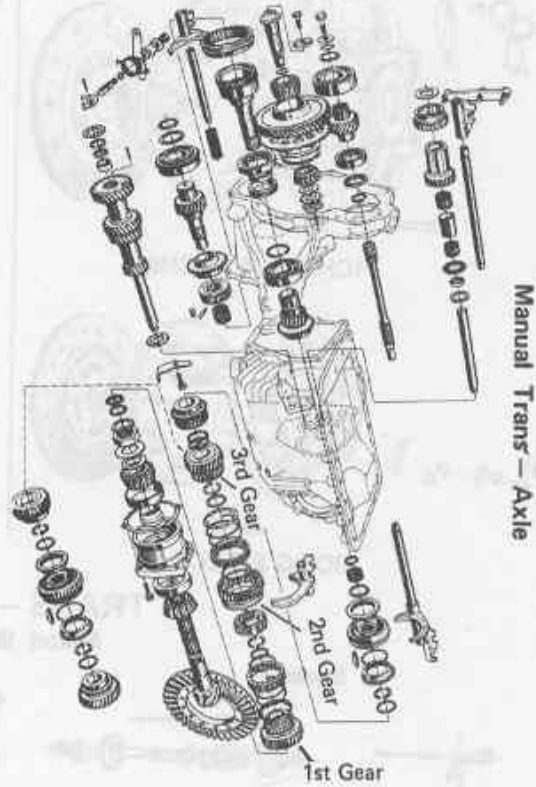

TRANS - AXLE MODEL 99

Manual Trans - Axle