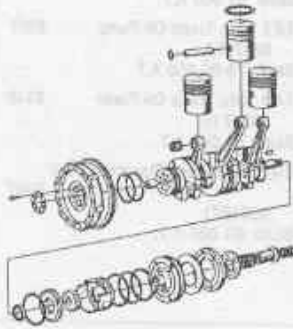

ENGINE

Model 95, 96, 3 Cyl. Engine

SHORT BLOCK ASSEMBLY

WATER PUMP &
CONNECTING PARTS

CONNECTING PARTS

Model 99

Intake & Exhaust Manifold
Fuel Injection

MODEL 99
TIMING CHAIN & COVER