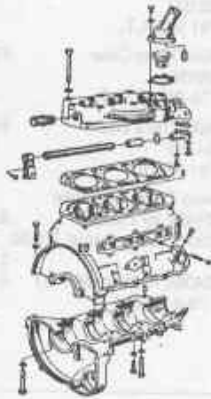

ENGINE

Model 95, 96, 3 Cyl. Engine

SHORT BLOCK ASSEMBLY